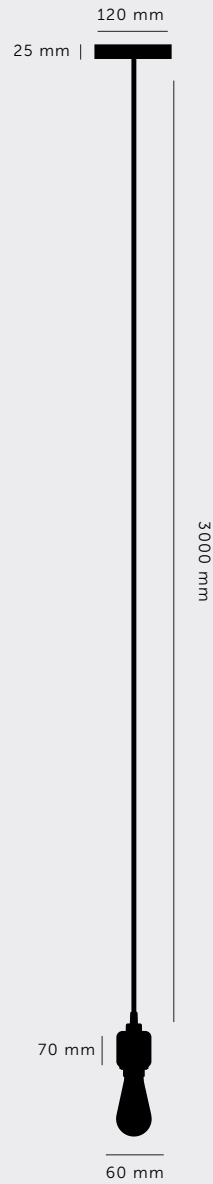

# BUSTER + PUNCH

LONDON

[ product. ]

## HEAVY METAL / LINEAR

[ type. **PENDANT.** ]

[ knurl. **LINEAR.** ]

[ material. **SOLID METAL.** ]

A light pendant made from solid metal and featuring our signature, diamond-cut, LINEAR-KNURL pattern. This light has an E27 bulb socket and comes with matt black rubber cord and a matt black metal ceiling rose. The light looks best when teamed up with one of our BUSTER BULBS, sold separately. The pendant is available in BURNT STEEL and GUN METAL.

[ type. **HEAVY METAL / PENDANT.** ]

[ info. **MEASUREMENTS.** ]

[ info. **SPECIFICATIONS.** ]

Heavy Metal Pendant

E27 SCREW

220-240V~

IP20

40W MAX

Bulbs sold separately

[ info. **FINISH & SKU NUMBERS.** ]

[ finish. ]

[ sku. ]

 Burnt Steel

RHM-361601

 Gun Metal

RHM-351602